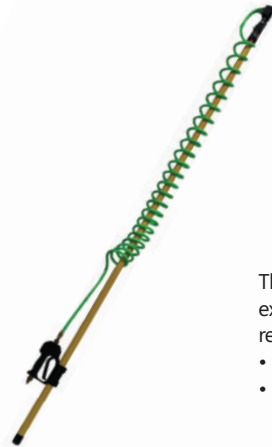

RECIRCULATOR KIT- PN: 67000
 The pressure activated re-circulator is a must-have for spraying products that need continuous circulation. Designed for power sprayers, it has durable all brass construction and 2 (two) 5/8" hose clamps for installation.

PN: 69101
 100 ft. Hose Extension Kit

PN: 69102
 100 ft. Hose Replacement Kit

PN: 69103
 50 ft. Hose Extension Kit

PN: 69105
 25 ft. Hose Extension Kit

TELESCOPING SPRAY LANCES

PN: 64225
 8'-24' Adj. Spray Lance - Green

PN: 64235
 6'-12' Adj. Spray Lance - Green

This 8lb. (3.5 kgs.) adjustable spray lance makes extended high & distance applications easy to reach up 40 feet (12.2 m). Each lance includes:

- Composite Fiberglass, telescoping pole
- Interchangeable, quick connect spray tips:
 - 1 gpm 110 deg. fan tip
 - Adjustable Cone nozzle
- Large, comfort grip spray control handle
- High impact, fully adjustable plastic spray tip holder
- Heavy duty chemical/crush resistant hose