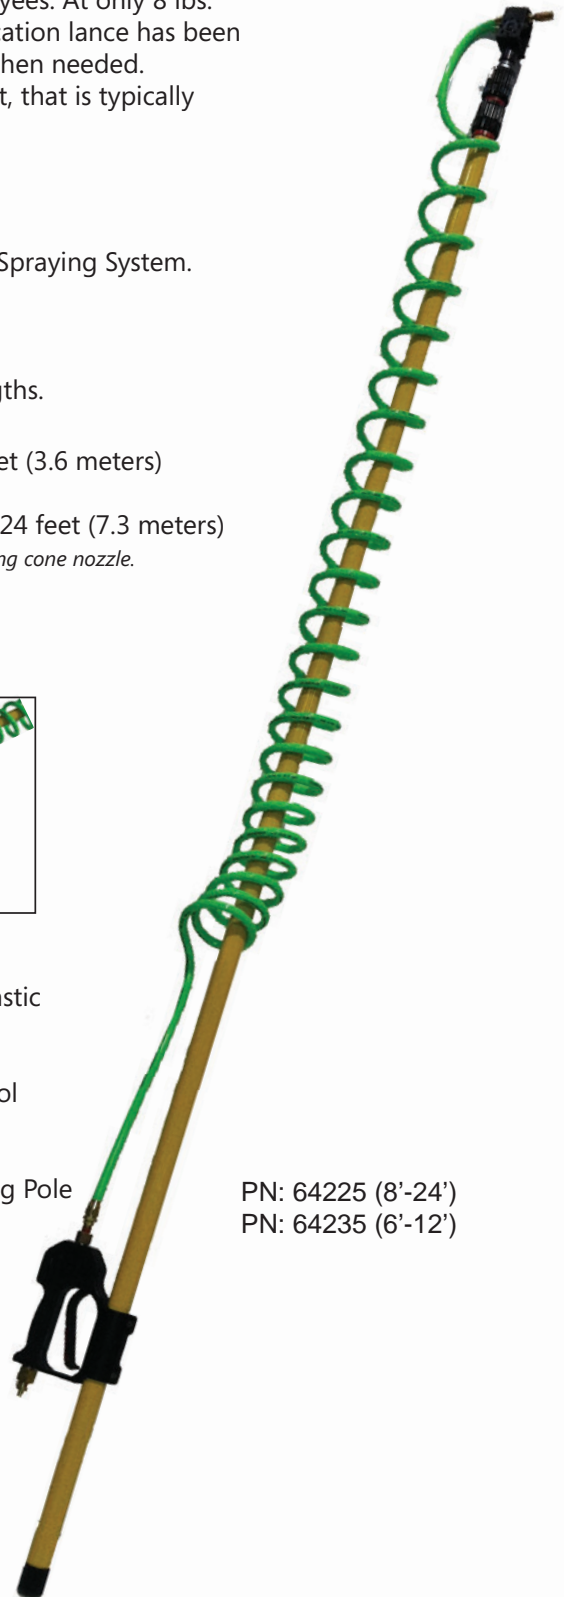

If you have any questions regarding the operation of this product please feel free to contact Customer Support.